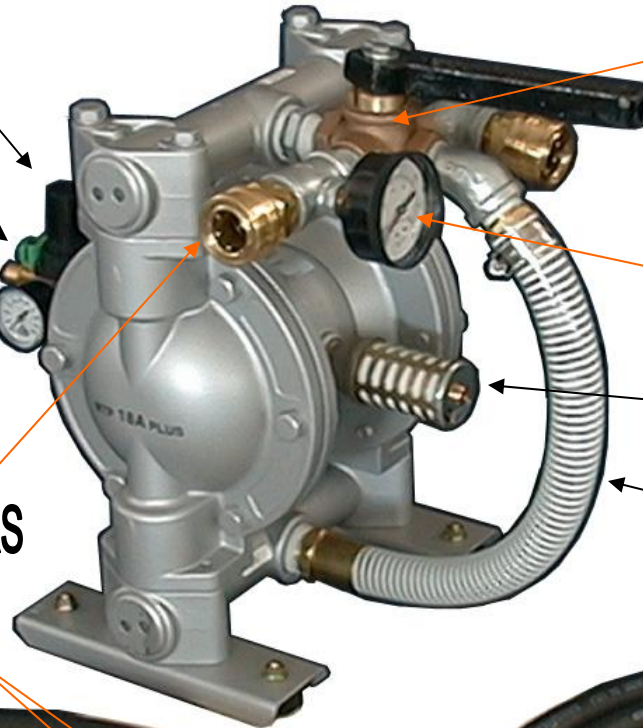

MTP's 30A-PLUS PACKAGE

"WHY SETTLE FOR LESS"

30A-24 FILTER/REGULATOR

683055 ON/OFF BALL VALVE

30A-26 AIR GAUGE

30A-18 HOSE SAVER COUPLERS

30A-19 HOSE SAVER PLUGS

30A-28 BRONZE VALVE W/ HANDLE

30A-29 VALVE HANDLE ONLY

30A-27 STAINLESS STEEL HOUSING
GLYCERIN FILLED. PRESSURE VACUUM GAUGE

682515 EXTRA LARGE EXHAUST MUFFLER

30A-32 PVC BYPASS HOSE

30A-30 10' SUPPLY HOSE

30A-34 LARGE SS STRAINER