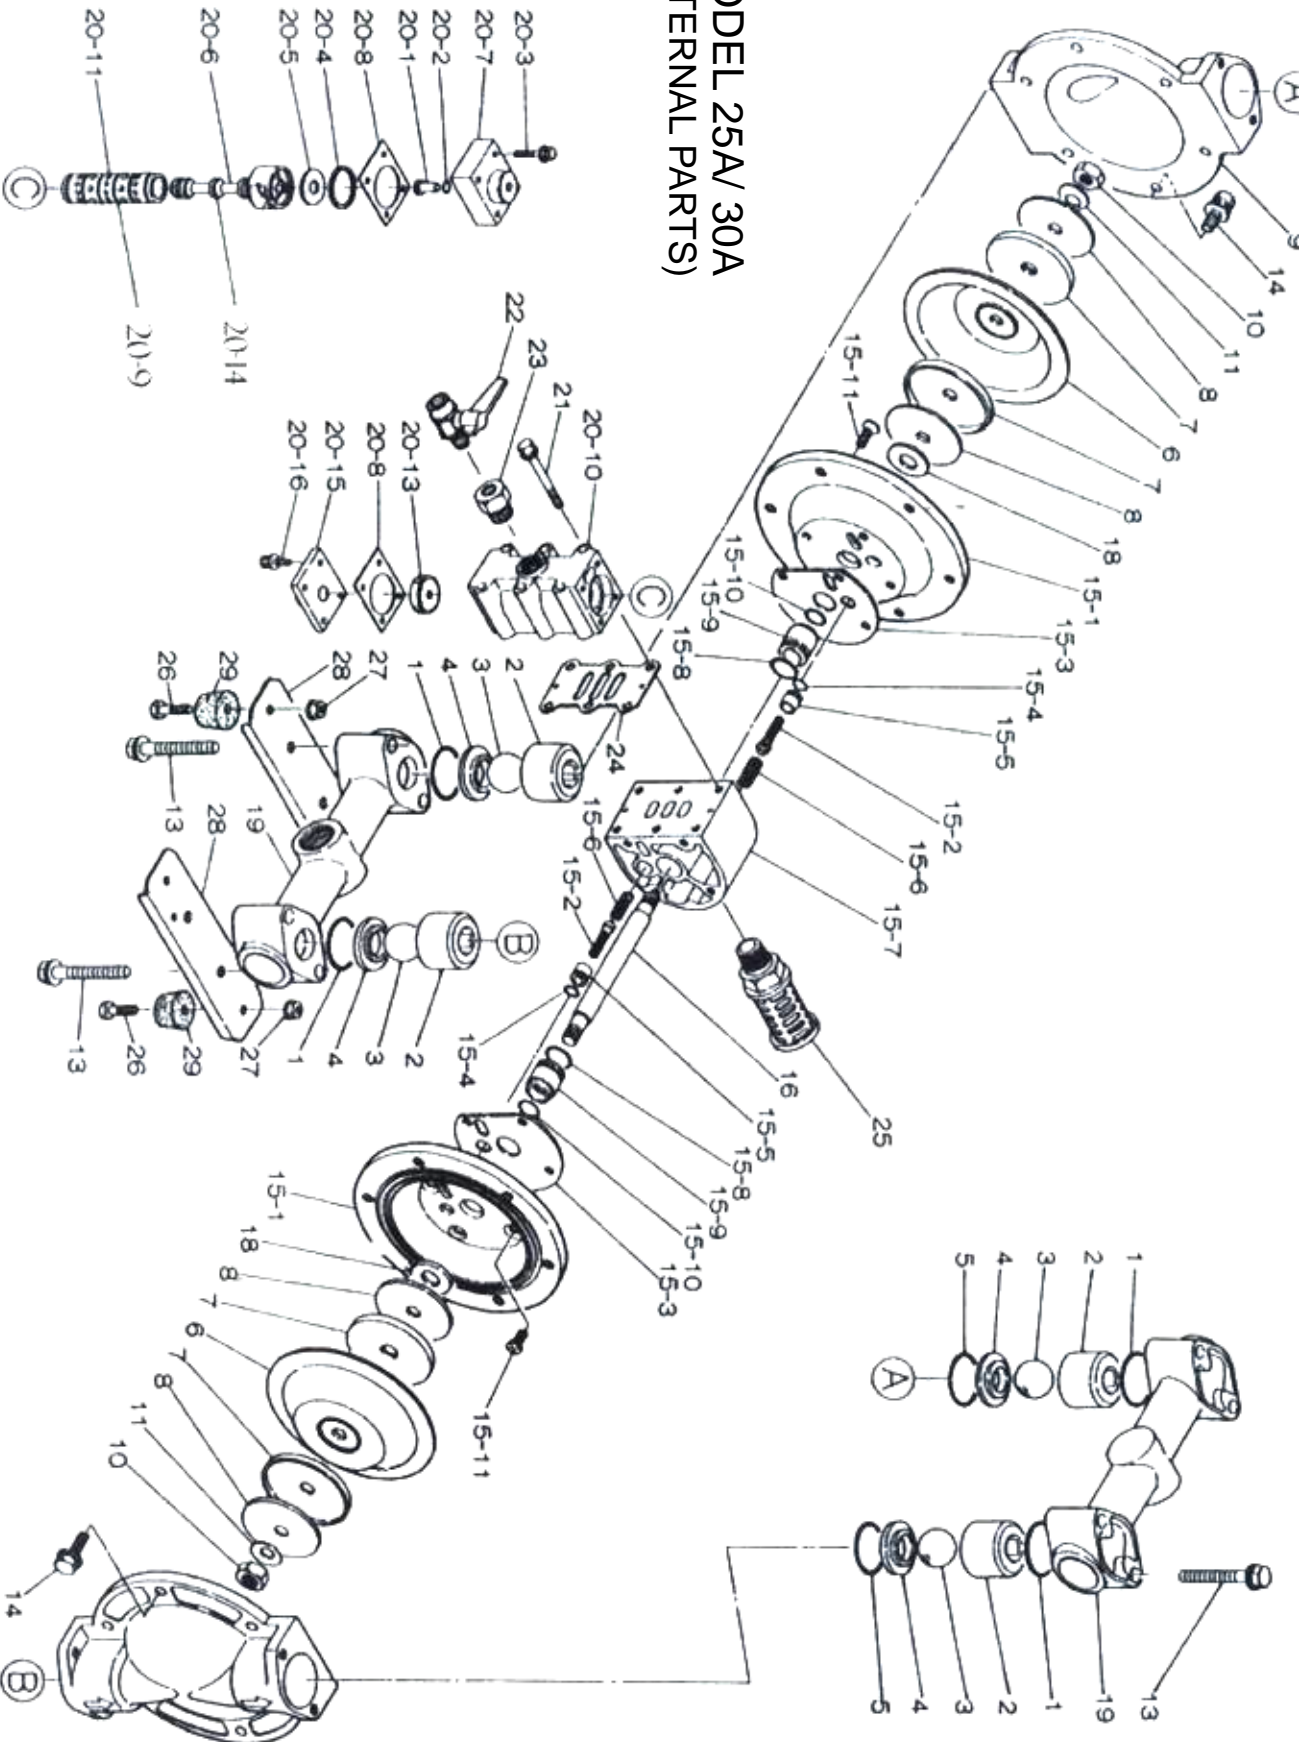

30A-PLUS INTERNAL PARTS LIST

Phone Your Order	Fax Your Order	Online Information
(800) 645-1123 (928) 779-5311	(800) 468-1775 (928) 779-5312	Website: movittire.com E-mail: movittire@aol.com

Item #	Part #	Item Description	Quantity per Pump
1	640044 *	O-RING MANIFOLD	4
2	711702	BALL GUIDE	4
3	770581 *	CHECK BALL	4
4	711706	SS VALVE SEAT	4
5	640134 *	O-RING UPPER VALVE SEAT	2
6	771259 *	BUNA-N DIAPHRAGM	2
7	709151	DIAPHRAGM PLATE	4
8	709150	DIAPHRAGM PLATE WASHER	4
9	711687	OUTER DIAPHRAGM CHAMBER	2
10	682263	DIAPHRAGM ROD NUT	2
11	682730	SPRING LOCK WASHER	2
13	682267	MANIFOLD BOLT	8
14	682725	DIAPHRAGM CHAMBER BOLT	12
15-1	710276	INNER DIAPHRAGM CHAMBER	2
15-2	802360	PILOT VALVE	2
15-3	771057	CHAMBER GASKET	2
15-4	640009	PILOT VALVE O-RING	2
15-5	709158	PILOT VALVE SEAT	2
15-6	708666	PILOT VALVE INNER SPRING	2
15-7	709812	MAIN BODY HOUSING	1
15-8	640020	OUTER THROAT BEARING O-RING	2
15-9	709160	THROAT BEARING	2
15-10	640016 +	INNER THROAT BEARING O-RING	2
15-11	682486	INNER CHAMBER FLATHEAD BOLT	8
16	709162	DIAPHRAGM ROD	1
18	771054	DIAPHRAGM ROD BUMPER	2
19	831281	MANIFOLD	2
20	802362	AIR MOTOR ASSEMBLY	1
21	682265	AIR MOTOR BOLTS	6
22	683055	BALL VALVE	1
23	711643	BALL VALVE BUSHING	1
24	771056 +	AIR MOTOR GASKET	1
25	682515 +	MUFFLER	1
26	611148	RUBBER FOOT BOLT	4
27	682276	RUBBER FOOT NUT	4
28	709156	BASE	2
29	770551	RUBBER FOOT	4
KIT 1	K25-MN	WET END KIT (* INCLUDES)	
KIT 2	K25-AE	AIR END KIT (+ INCLUDES)	
		INTERNAL PARTS FOR AIR MOTOR	
20-1	709161	RESET BUTTON	1
20-2	640005 +	RESET BUTTON O-RING	1
20-3	682704	AIR MOTOR CAP BOLT	4
20-4	771241 +	PACKING	1
20-5	710270	SPACER WASHER	1
20-6	802400	C-SPOOL ASSEMBLY	1
20-7	710221	UPPER CAP	1
20-8	771240 +	UPPER & LOWER AIR MOTOR GASKET	2
20-9	771080 +	SLEEVE O-RING	6
20-10	711639	AIR MOTOR BODY	1
20-11	709195	SLEEVE	1
20-13	771141	DETENT	1
20-14	771053 +	MICRO-COMPOSITE SEAL RING	5
20-15	709305	BOTTOM CAP	1
20-16	682262	AIR MOTOR CAP BOLT	4

**MODEL 25A/ 30A
(INTERNAL PARTS)**

CALL FOR KIT & PARTS PRICES

1-800-645-1123